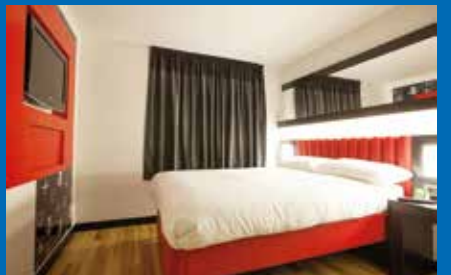

24-hour reception and security

En-suite power shower

Spacious twin room

Cosy double room

Electronic key card access

Views from the hotel

Book  
online for  
lowest  
rates

## YOUR GREAT VALUE ROOM RATE INCLUDES:

Double, twin and fully accessible rooms with & without windows

Supremely comfortable beds by Hypnos

En-suite power shower

Friendly, helpful team

24hr reception & security